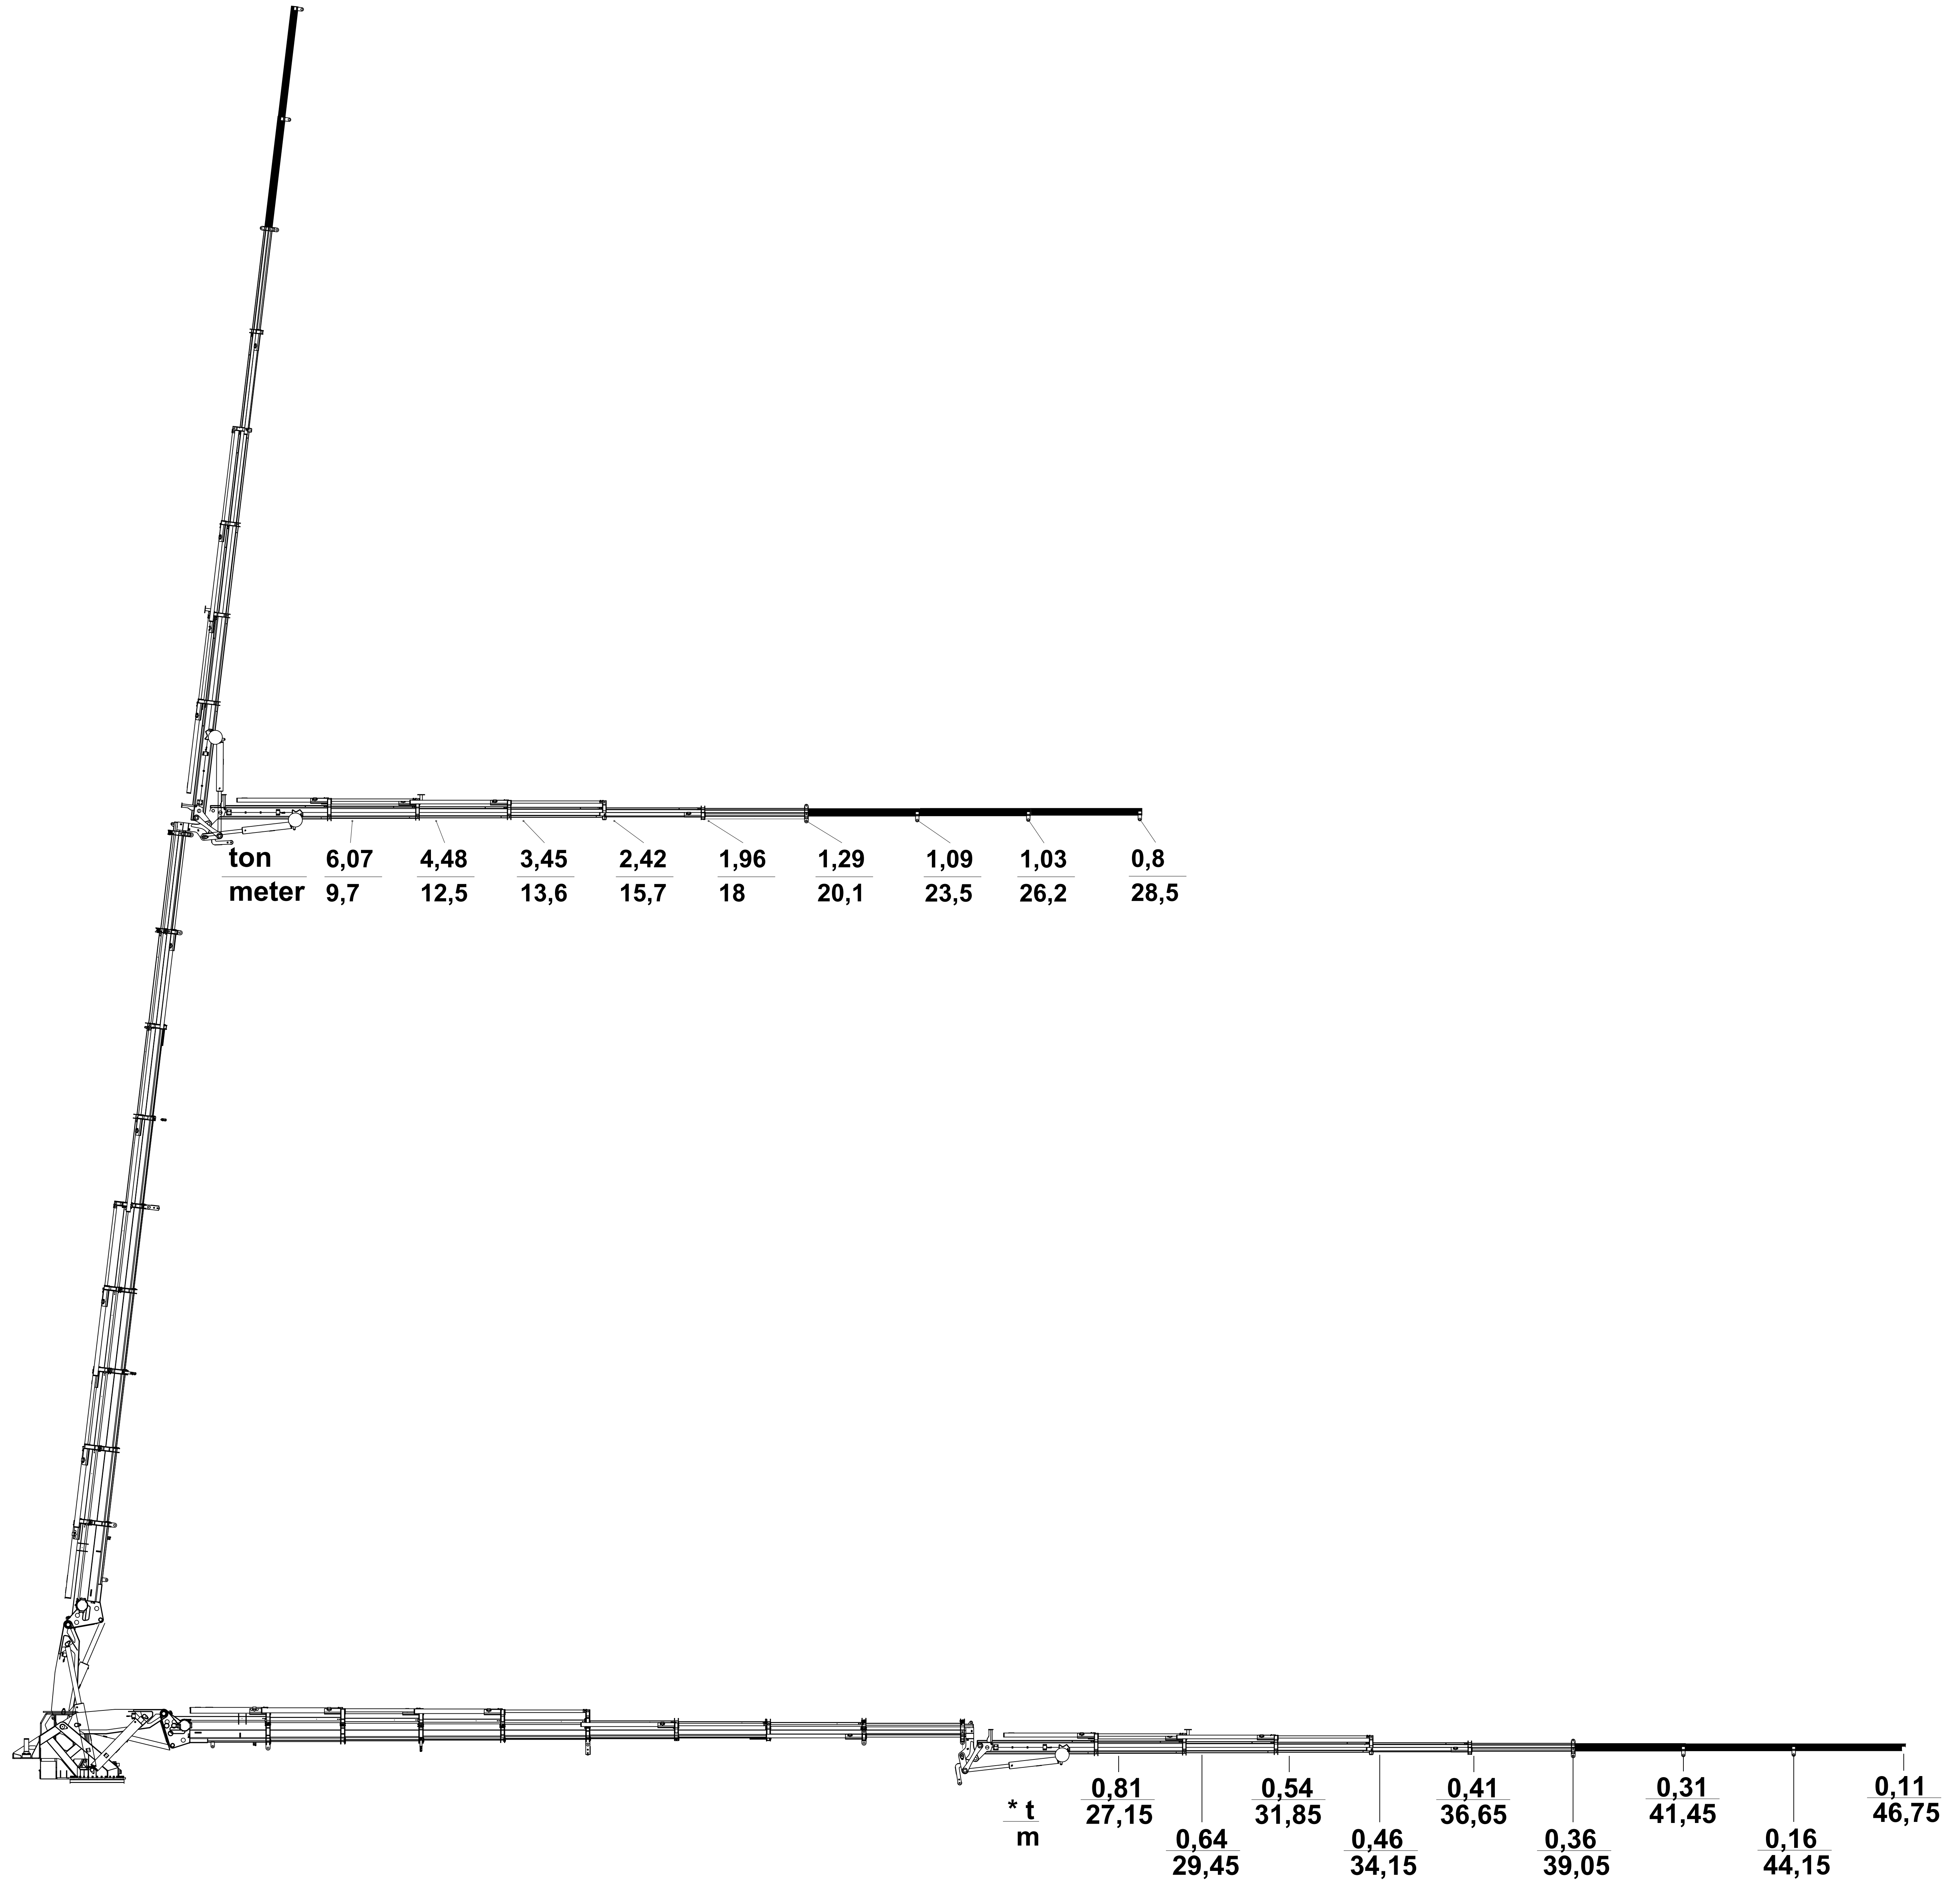

HK 150.000 L8+L6+2

* The deflection is not considered in outreach distances.

* Lifting capacities may vary around +/-%10

* Subject to change without prior notice.

HİDROKON 
KONYA HİDROLİK MAKİNE SAN.TİC.LTD.ŞTİ